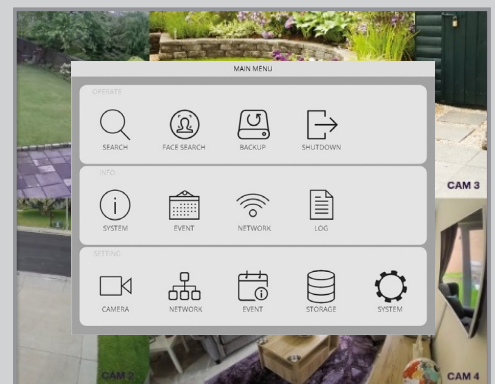

An ASSA ABLOY Group brand

ASSA ABLOY

The smarter way to protect your home.