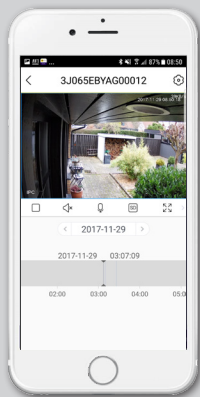

One system, one app, enjoy your Smart Living security experience.

Yale View app:

Our Smart Living products are totally controllable from our very intuitive and customer friendly apps. Please download our Smart Living View app on your Apple or Android stores and enjoy the Smart Living security experience.

- User friendly
- Live feed from you CCTV anytime, anywhere
- Notifications
- Multi-channel playback (only with DVR)
- Local image and video capture to smartphone